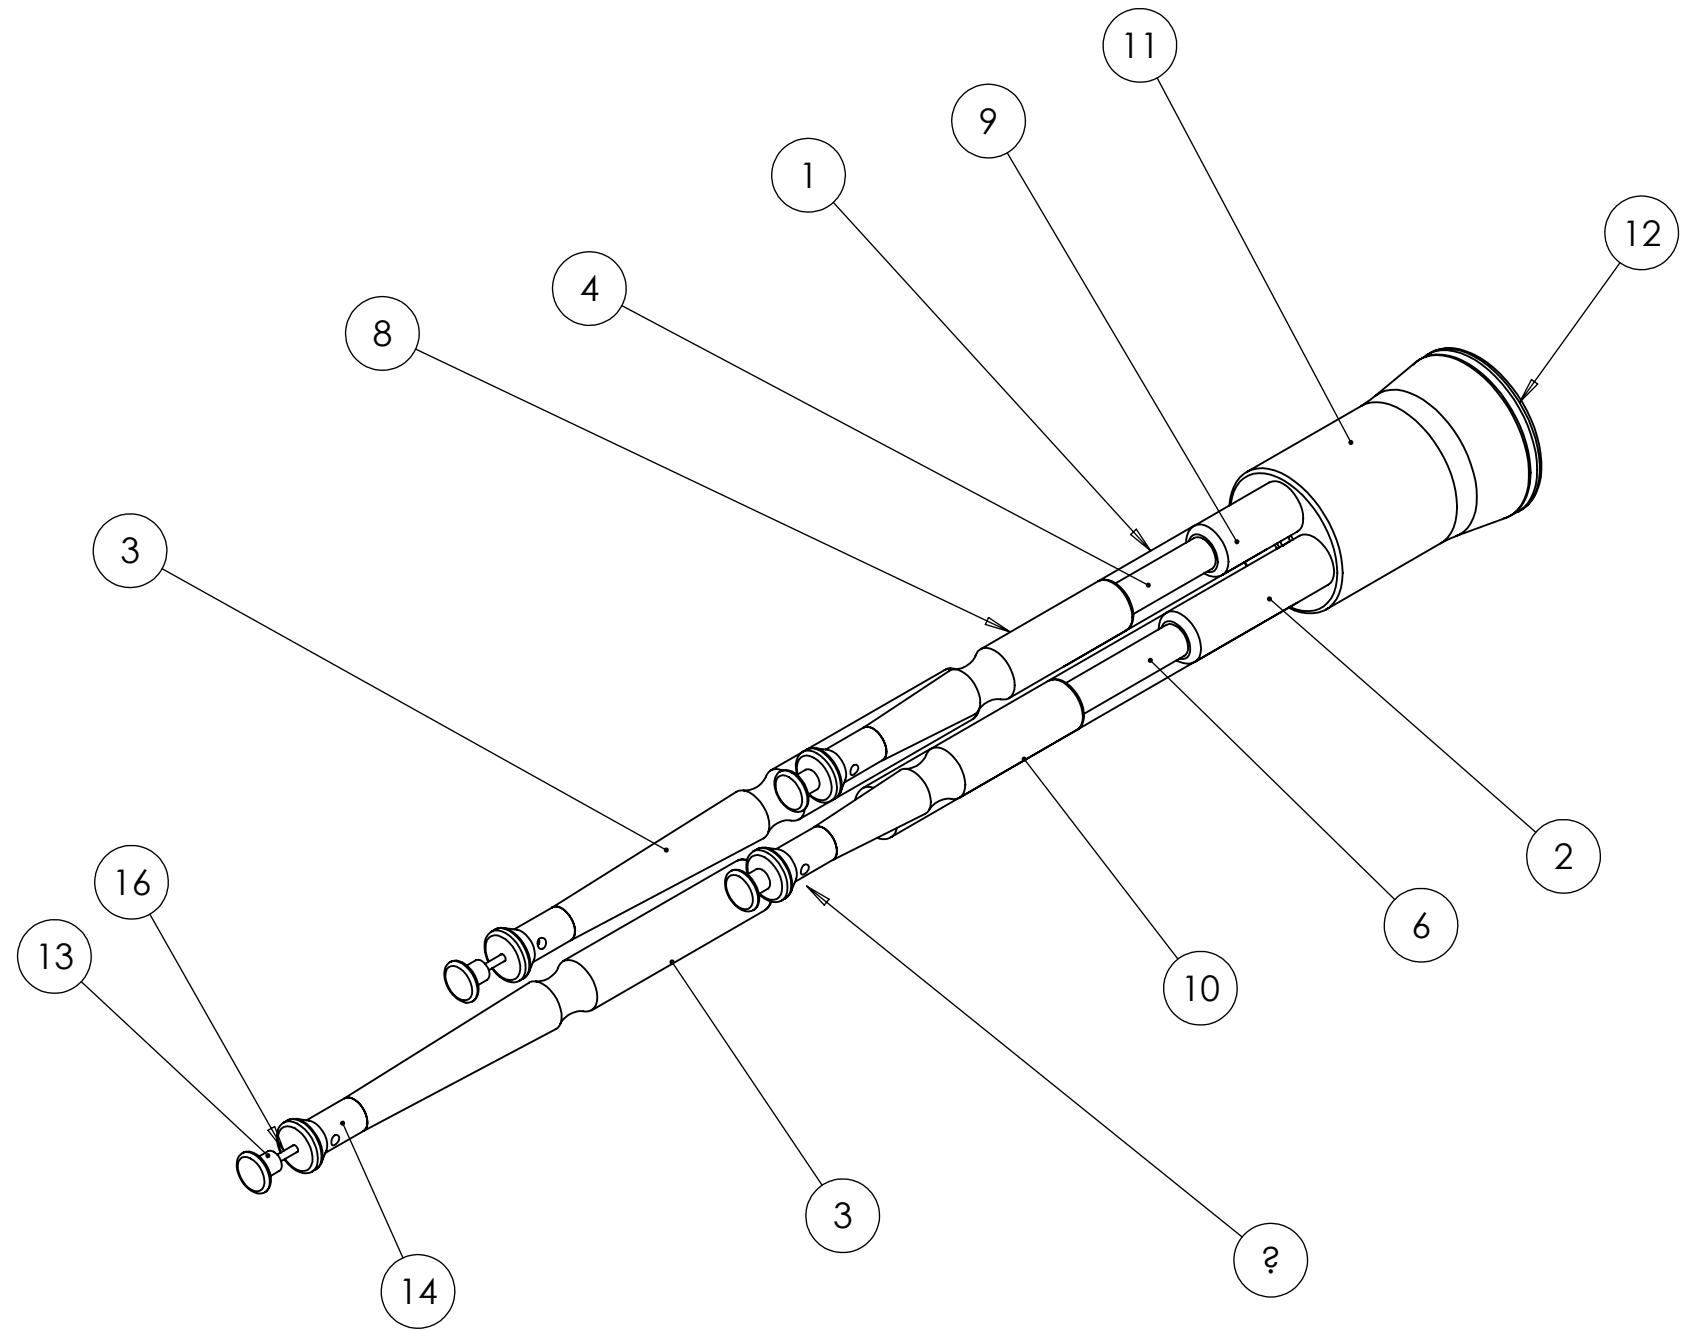

ITEM NO.	Number	DESCRIPTION	Qty
1	SP-DP-002	G STANDING PART BASE	1
2	SP-DP-007	SMALL D DRONE STANDING PART BASE	1
3	SP-DP-009	BIG D SLIDING PART BODY	2
4	SP-DP-010	SMALL D DRONE TENON	1
5	SP-DP-011	SMALL DRONE SLIDING PART LINER	2
6	SP-DP-012	LONG STANDING PART TENON	3
7	SP-DP-013	G&D DRONE SLIDING PART LINER	2
8	SP-DP-019	SMALL D SLIDING PART BODY	2
9	SP-DP-020	SMALL G STANDING PART BODY	1
10	SP-DP-023	BIG D STANDING BASE (F)	1
11	SP-DP-027	DRONE STOCK BODY (4 DRONE)	1
12	SP-DP-029	DRONE STOCK CLAMP RING	1
13	SP-DP-037	DRONE VALVE KNOB	4
14	SP-DP-040	CONCENTRIC DRONE VALVE BODY	4
15	SP-DP-041	CONCENTRIC DRONE VALVE PISTON	4
16	SP-DP-042	CONCENTRIC DRONE VALVE PISTON SHAFT	4
17	TBD	O-RING I/D 6 SECTION 1.5	4
18	Number	4.5 x 1.0 NITRILE ORING	4
19	Number	M5 x 65 SKT CAP HD	1

ITEM NO.	PART NUMBER	Description	Qty
1	SP-SA-022	4 DRONE STOCK	1
2	SP-SA-031	SMALL G DRONE ASSY (F)	1
3	SP-SA-029	BIG D DRONE ASSEMBLY	1
4	SP-SA-028	BIG G DRONE ASSEMBLY (F)	1
5	SP-SA-030	SMALL D DRONE ASSY (F)	1